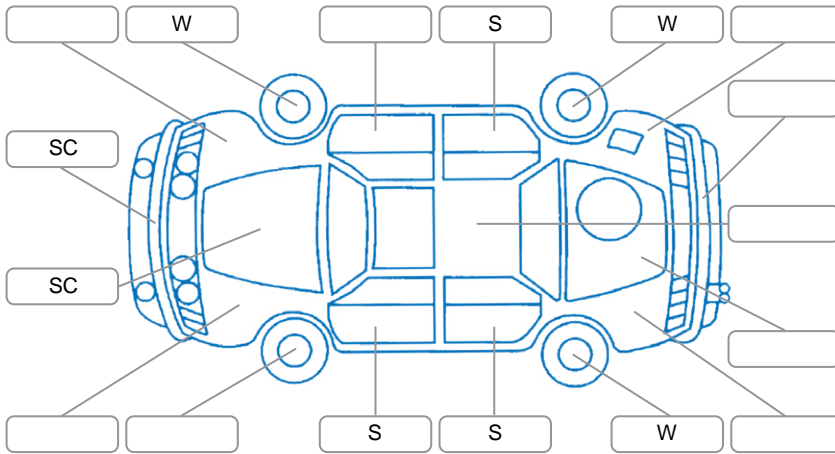

Report ID:	28,217,134	Version:	1
Created:	28 May 2026		

Make:	Volkswagen	Model:	Golf
Body Style:	Hatchback	Year:	2010
Rego No.:	FFN86	Rego Expiry:	21 Jan 2027
WoF Expiry:	14 Apr 2027	Odometer:	210,673 Kms
Good No.:	28217134	VIN:	WVWZZZ1KZAW209498
Next Service:	225000	Service History:	No

Key
 S = Scratch R = Rust C = Crack * = Decals W = Significant scuffs
 D = Dent PT = Paint defect P = Pin dent SC = Stone Chips

Note: some defects and blemishes may not be displayed in the diagram

Body Inspection Comments

Conditions During Body Inspection: Dry

Under Carriage and Under Bonnet Inspection Comments

Front wheel drive

Interior Comments

Seats:	Good
Carpets:	Good
Panels:	Head liner sagging staples in roof holding it
Dashboard:	Good