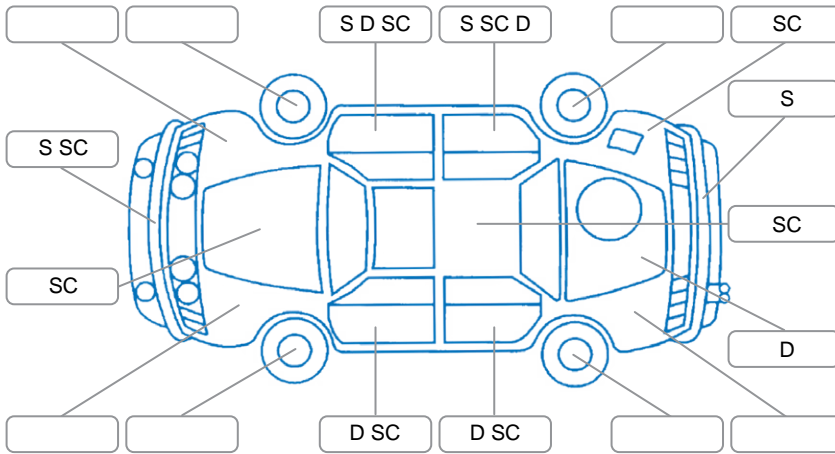

Report ID:	28,217,049	Version:	5
Created:	16 Jun 2026		

Make:	Toyota	Model:	Hilux
Body Style:	Utility	Year:	2021
Rego No.:	NMQ630	Rego Expiry:	24 May 2027
WoF Expiry:	26 Jun 2027	Odometer:	93,649 Kms
Good No.:	28217049	VIN:	MR0AA3DD900006462
Next Service:	94,000 Kms	Service History:	Yes

Key
 S = Scratch R = Rust C = Crack * = Decals W = Significant scuffs
 D = Dent PT = Paint defect P = Pin dent SC = Stone Chips

Note: some defects and blemishes may not be displayed in the diagram

Body Inspection Comments

Conditions During Body Inspection	Dry
-----------------------------------	-----

Under Carriage and Under Bonnet Inspection Comments

Interior Comments

Seats:	Good
Carpets:	Average, tearing on drivers footrest
Panels:	Good
Dashboard:	Good