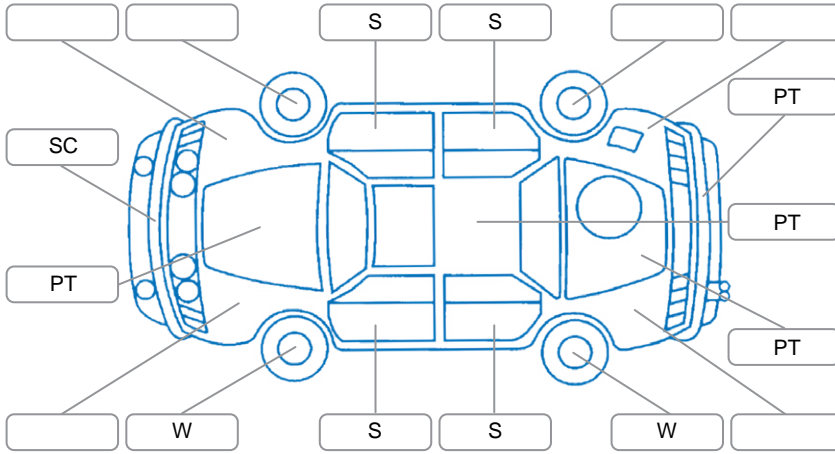

Report ID:	28,217,020	Version:	1
Created:	29 May 2026		

Make:	Suzuki	Model:	Swift
Body Style:	Hatchback	Year:	2008
Rego No.:	MMC471	Rego Expiry:	30 Sep 2026
WoF Expiry:	29 Jul 2026	Odometer:	154,910 Kms
Good No.:	28217020	VIN:	7AT0GK0CX19439898
Next Service:	157400	Service History:	No

Key

S = Scratch R = Rust C = Crack * = Decals W = Significant scuffs
 D = Dent PT = Paint defect P = Pin dent SC = Stone Chips

Note: some defects and blemishes may not be displayed in the diagram

Body Inspection Comments

Conditions During Body Inspection: Dry

Under Carriage and Under Bonnet Inspection Comments

Front wheel drive
 Oil leak

Interior Comments

Seats:	Good
Carpets:	Good
Panels:	Good
Dashboard:	Good

General Comments