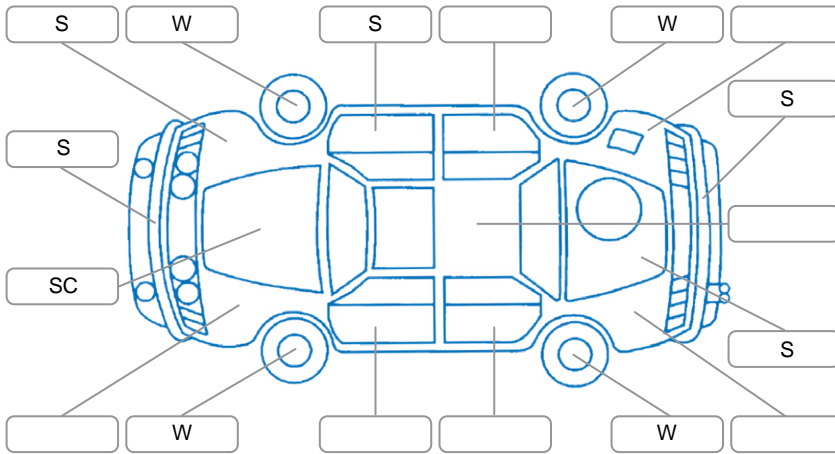

Report ID:	28,216,908	Version:	1
Created:	10 Jun 2026		

Make:	Nissan	Model:	Qashqai
Body Style:	SUV	Year:	2017
Rego No.:	KQP656	Rego Expiry:	26 Jun 2026
WoF Expiry:	23 Jun 2027	Odometer:	101,693 Kms
Good No.:	28216908	VIN:	SJNFBAJ11A1851353
Next Service:	111693	Service History:	No

**Key**  
 S = Scratch    R = Rust    C = Crack    \* = Decals    W = Significant scuffs  
 D = Dent    PT = Paint defect    P = Pin dent    SC = Stone Chips

Note: some defects and blemishes may not be displayed in the diagram