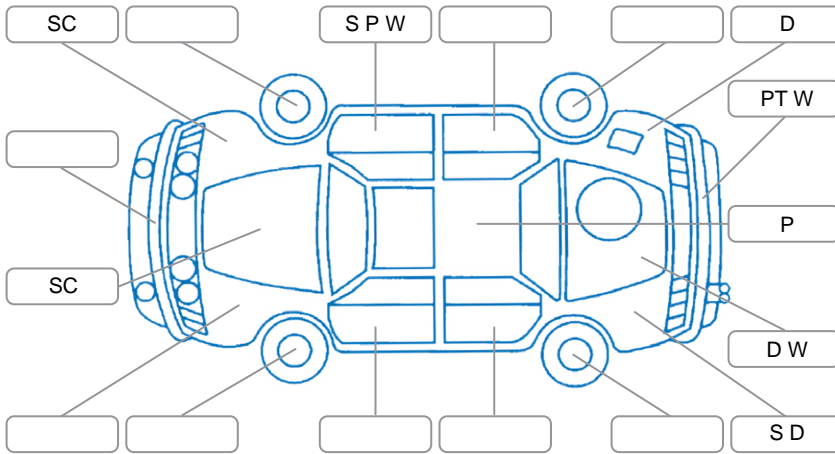

Report ID:	28,216,879	Version:	2
Created:	09 Jun 2026		

Make:	LDV	Model:	T60
Body Style:	Utility	Year:	2021
Rego No.:	NKR733	Rego Expiry:	23 Nov 2025
WoF Expiry:	28 May 2027	Odometer:	167,061 Kms
Good No.:	28216879	VIN:	LSFAM11A1LA144914
Next Service:	177000	Service History:	No

Key

S = Scratch R = Rust C = Crack * = Decals W = Significant scuffs
 D = Dent PT = Paint defect P = Pin dent SC = Stone Chips

Note: some defects and blemishes may not be displayed in the diagram

Body Inspection Comments

Conditions During Body Inspection: Wet

Under Carriage and Under Bonnet Inspection Comments

Interior Comments

Seats:	Drivers Seat Torn
Carpets:	Average
Panels:	Average
Dashboard:	Average

General Comments

Road Conditions During Test Drive	Wet
Engine Timing Mechanism	Timing Chain
Evidence of Cam Belt Replacement	<input type="checkbox"/> Yes <input type="checkbox"/> No Kms
Inspected by:	Samuel Weir
Published by:	James Scott
Inspection Date:	02 Jun 2026