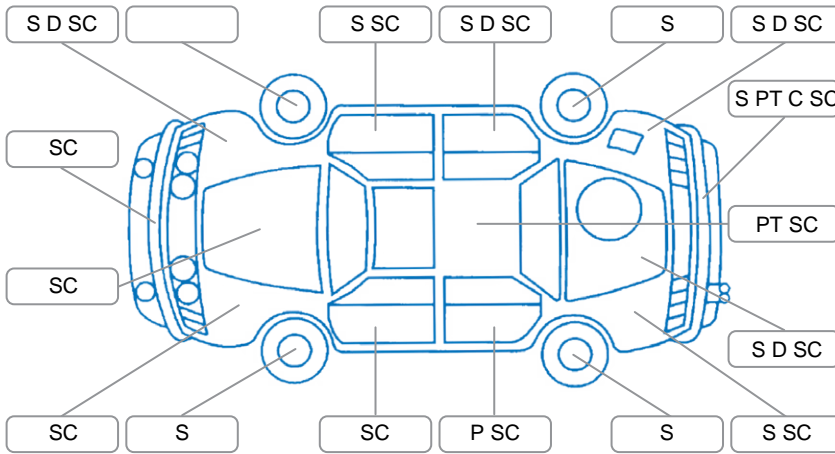

Report ID:	28,216,782	Version:	3
Created:	09 Jun 2026		

Make:	Mazda	Model:	Bt-50
Body Style:	Utility	Year:	2008
Rego No.:	FAS813	Rego Expiry:	25 Jan 2027
WoF Expiry:	17 Jun 2026	Odometer:	256,574 Kms
Good No.:	28216782	VIN:	MMOUNY0E400808788
Next Service:	255,000 Kms	Service History:	No

**Key**  
 S = Scratch    R = Rust    C = Crack    \* = Decals    W = Significant scuffs  
 D = Dent    PT = Paint defect    P = Pin dent    SC = Stone Chips

Note: some defects and blemishes may not be displayed in the diagram

### Body Inspection Comments

LH taillight lens missing.  
 Paint defect on hard lid.

Conditions During Body Inspection: Wet

### Under Carriage and Under Bonnet Inspection Comments

Engine oil leak.