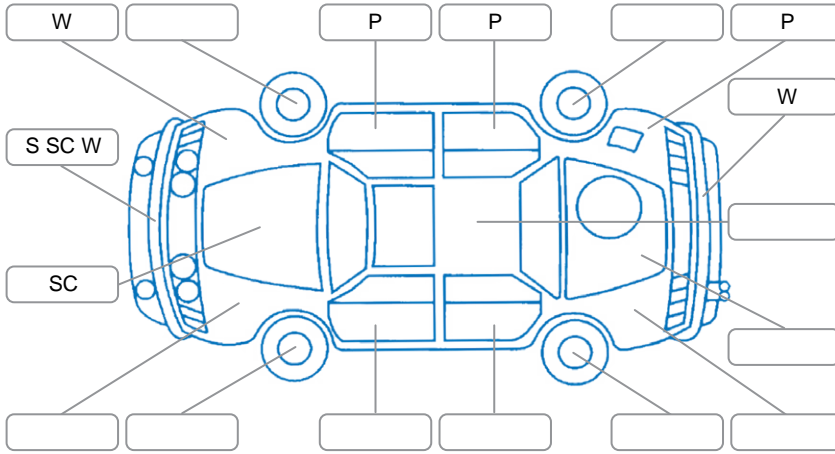

Report ID:	28,216,769	Version:	2
Created:	08 Jun 2026		

Make:	Holden	Model:	Commodore
Body Style:	Sedan	Year:	2006
Rego No.:	DKU658	Rego Expiry:	01 Jan 2027
WoF Expiry:	31 Oct 2026	Odometer:	155,871 Kms
Good No.:	28216769	VIN:	6G1ZK52B36L845957
Next Service:	165,876 Kms	Service History:	No

**Key**

S = Scratch    R = Rust    C = Crack    \* = Decals    W = Significant scuffs  
 D = Dent    PT = Paint defect    P = Pin dent    SC = Stone Chips

Note: some defects and blemishes may not be displayed in the diagram