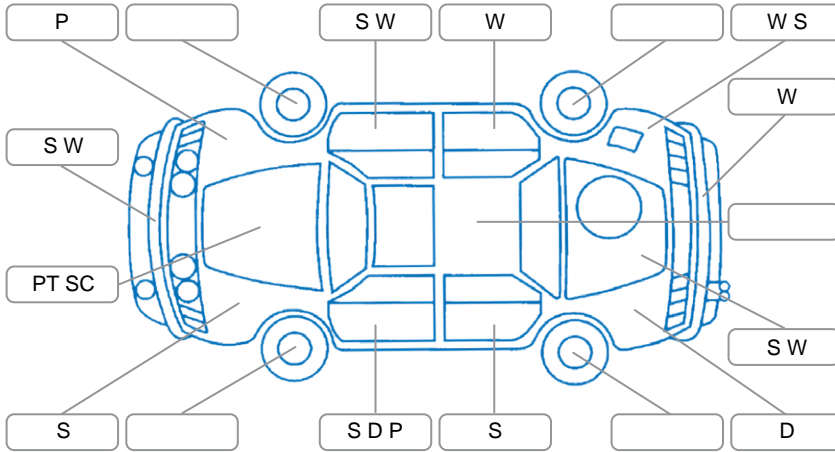

Report ID:	28,216,724	Version:	7
Created:	18 Jun 2026		

Make:	Nissan	Model:	X-Trail
Body Style:	SUV	Year:	2009
Rego No.:	LRG87	Rego Expiry:	30 Nov 2026
WoF Expiry:	26 Jun 2027	Odometer:	167,157 Kms
Good No.:	28216724	VIN:	7AT0DH6LX18040386
Next Service:	177,161 Kms	Service History:	No

### Key

S = Scratch    R = Rust    C = Crack    \* = Decals    W = Significant scuffs  
 D = Dent    PT = Paint defect    P = Pin dent    SC = Stone Chips

Note: some defects and blemishes may not be displayed in the diagram