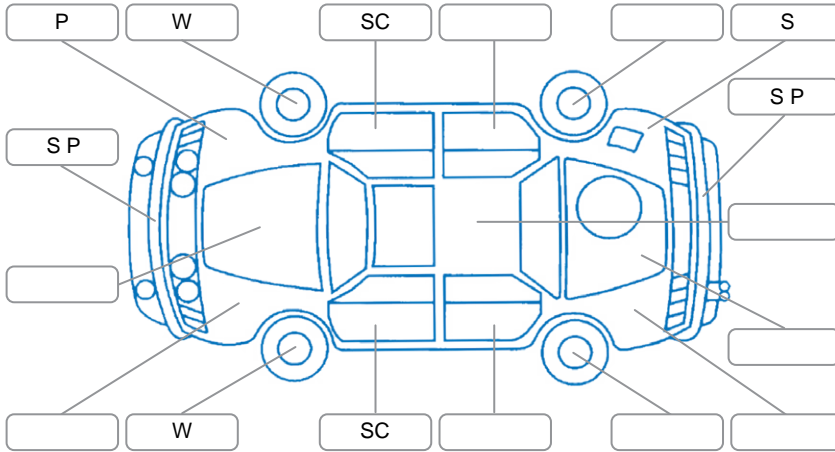

Key

S = Scratch R = Rust C = Crack * = Decals W = Significant scuffs
 D = Dent PT = Paint defect P = Pin dent SC = Stone Chips

Note: some defects and blemishes may not be displayed in the diagram

Body Inspection Comments

Minor stonechips on windscreen

Conditions During Body Inspection

Dry

Under Carriage and Under Bonnet Inspection Comments

Front wheel drive

Interior Comments

Seats:	Good
Carpets:	Good
Panels:	Good
Dashboard:	Good