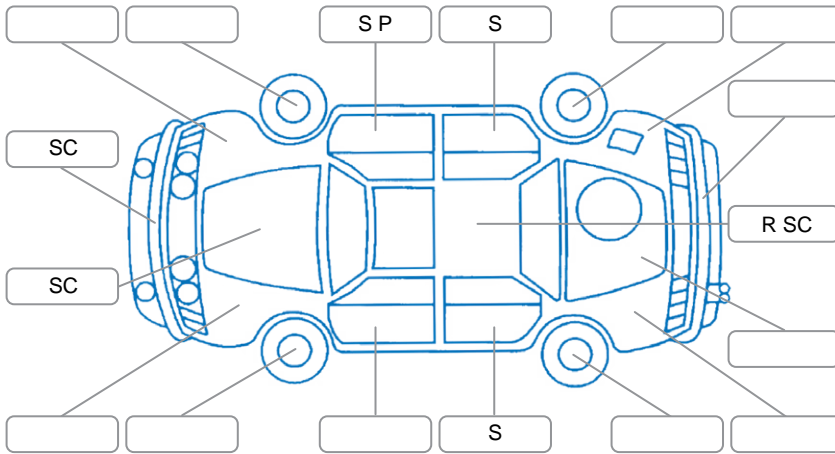

Report ID:	28,216,635	Version:	1
Created:	21 Jun 2026		

Make:	Mitsubishi	Model:	Triton
Body Style:	Utility	Year:	2022
Rego No.:	NYM977	Rego Expiry:	16 Feb 2027
WoF Expiry:	17 Feb 2027	Odometer:	112,839 Kms
Good No.:	28216635	VIN:	MMAJLKK10NH011685
Next Service:	117000	Service History:	No

**Key**  
 S = Scratch    R = Rust    C = Crack    \* = Decals    W = Significant scuffs  
 D = Dent    PT = Paint defect    P = Pin dent    SC = Stone Chips

Note: some defects and blemishes may not be displayed in the diagram

### Body Inspection Comments

Windscreen stone chip  
 Clear coat peel on canopy tailgate

Conditions During Body Inspection