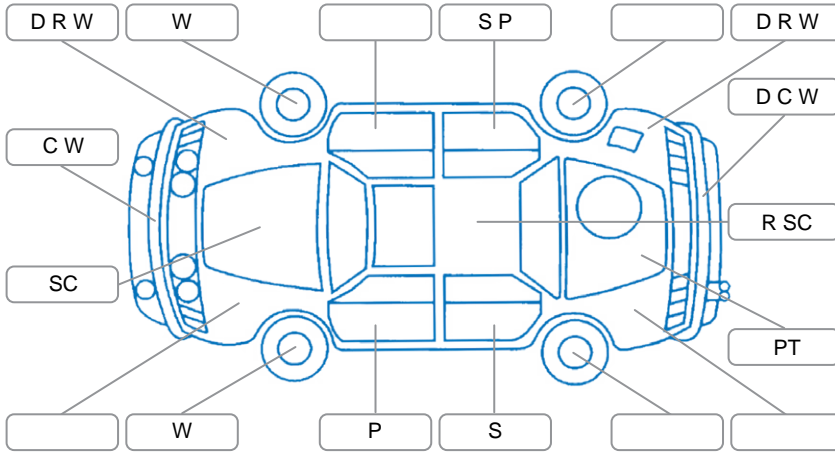

Key

S = Scratch R = Rust C = Crack * = Decals W = Significant scuffs
 D = Dent PT = Paint defect P = Pin dent SC = Stone Chips

Note: some defects and blemishes may not be displayed in the diagram

Body Inspection Comments

Left door mirror cover is cracked.

Conditions During Body Inspection

Dry

Under Carriage and Under Bonnet Inspection Comments

Weep from front of engine.

Interior Comments

Seats:	Good
Carpets:	Average
Panels:	Good
Dashboard:	Good