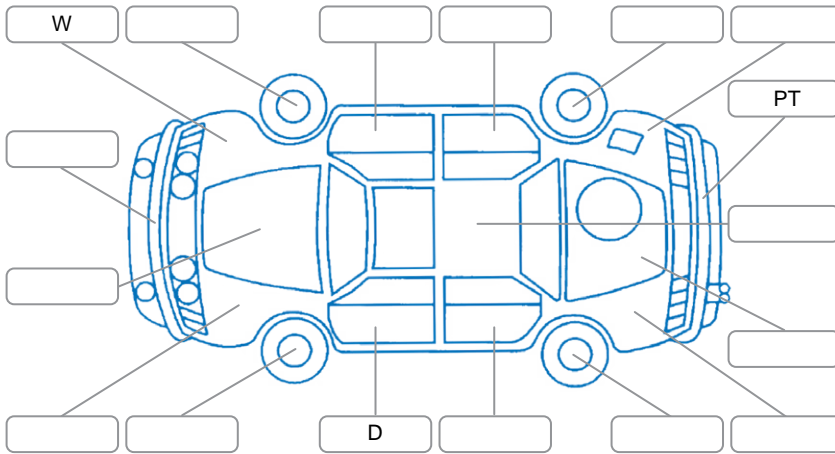

Report ID:	28,216,313	Version:	3
Created:	08 Jun 2026		

Make:	KIA	Model:	Sportage
Body Style:	SUV	Year:	2023
Rego No.:	PWE216	Rego Expiry:	18 Nov 2026
WoF Expiry:	14 May 2027	Odometer:	44,724 Kms
Good No.:	28216313	VIN:	KNAPU81DMN7104255
Next Service:	57,000 kms	Service History:	Yes

Key

S = Scratch R = Rust C = Crack * = Decals W = Significant scuffs
 D = Dent PT = Paint defect P = Pin dent SC = Stone Chips

Note: some defects and blemishes may not be displayed in the diagram

Body Inspection Comments