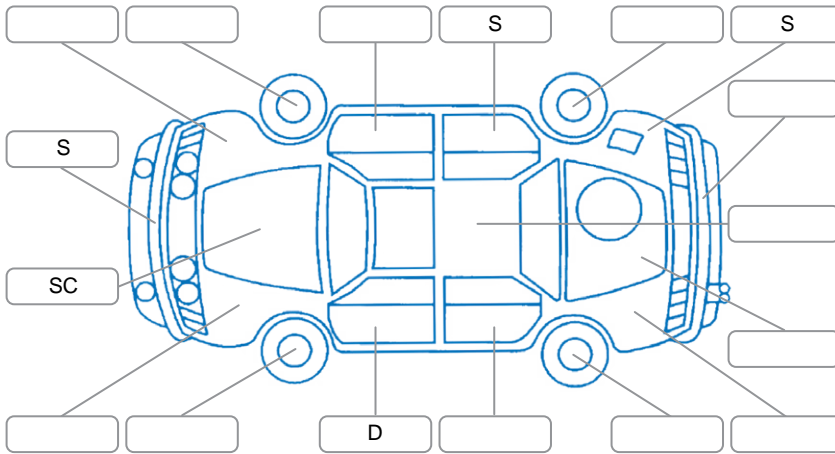

Report ID:	28,216,299	Version:	1
Created:	29 May 2026		

Make:	Ford	Model:	Ranger
Body Style:	Utility	Year:	2020
Rego No.:	NDZ903	Rego Expiry:	31 Aug 2026
WoF Expiry:	29 Sep 2026	Odometer:	75,800 Kms
Good No.:	28216299	VIN:	MPBUMFF60LX308019
Next Service:	76000	Service History:	Yes

Key
 S = Scratch R = Rust C = Crack * = Decals W = Significant scuffs
 D = Dent PT = Paint defect P = Pin dent SC = Stone Chips

Note: some defects and blemishes may not be displayed in the diagram

Body Inspection Comments

Windscreen stone chip inside and outside cva,tow ball missing ,

Conditions During Body Inspection

Under Carriage and Under Bonnet Inspection Comments

Interior Comments

Seats:	Good
Carpets:	Good
Panels:	Good
Dashboard:	Good