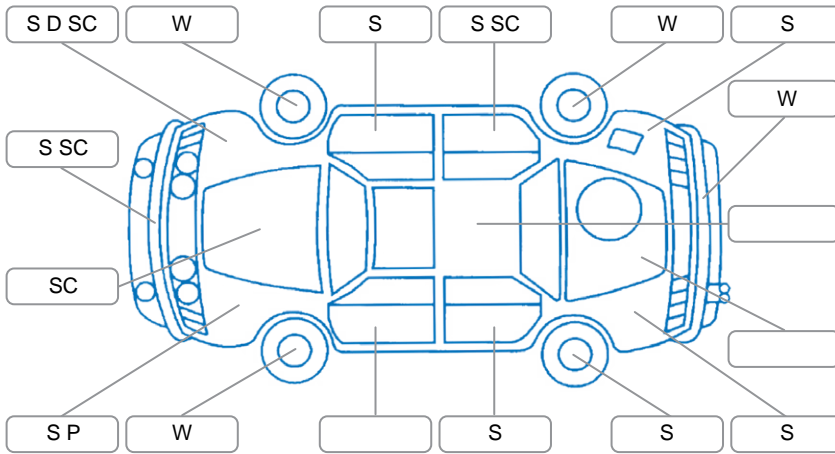

Report ID:	28,216,206	Version:	1
Created:	31 May 2026		

Make:	Suzuki	Model:	Swift
Body Style:	Hatchback	Year:	2021
Rego No.:	NNK146	Rego Expiry:	09 Jun 2026
WoF Expiry:	10 Jun 2027	Odometer:	51,875 Kms
Good No.:	28216206	VIN:	JSAAZC33S00401884
Next Service:	62,000 Kms	Service History:	Yes

Key

S = Scratch R = Rust C = Crack * = Decals W = Significant scuffs
 D = Dent PT = Paint defect P = Pin dent SC = Stone Chips

Note: some defects and blemishes may not be displayed in the diagram

Body Inspection Comments

Conditions During Body Inspection: Dry

Under Carriage and Under Bonnet Inspection Comments

Front-wheel drive

Interior Comments

Seats:	Good
Carpets:	Good
Panels:	Good
Dashboard:	Good

General Comments

Road Conditions During Test Drive	Dry		
Engine Timing Mechanism	Timing Chain		
Evidence of Cam Belt Replacement	<input type="checkbox"/> Yes	<input type="checkbox"/> No	Kms
Inspected by:	Ryan Scott		
Published by:	Malcolm Thomas		
Inspection Date:	29 May 2026		