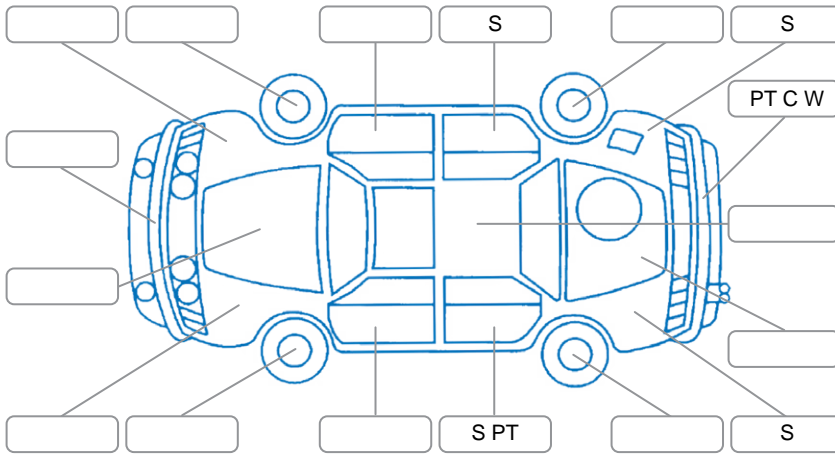

Report ID:	28,216,186	Version:	2
Created:	11 Jun 2026		

Make:	Honda	Model:	Odyssey
Body Style:	People Mover	Year:	2011
Rego No.:	RST960	Rego Expiry:	07 Jan 2027
WoF Expiry:	12 Jun 2027	Odometer:	176,903 Kms
Good No.:	28216186	VIN:	7AT08G61X19121668
Next Service:	186000 kms	Service History:	No

Key
 S = Scratch R = Rust C = Crack * = Decals W = Significant scuffs
 D = Dent PT = Paint defect P = Pin dent SC = Stone Chips

Note: some defects and blemishes may not be displayed in the diagram

Body Inspection Comments

Conditions During Body Inspection: Dry

Under Carriage and Under Bonnet Inspection Comments

Underbody surface rust,

Interior Comments

Seats:	Average
Carpets:	Good
Panels:	Average
Dashboard:	Average

General Comments