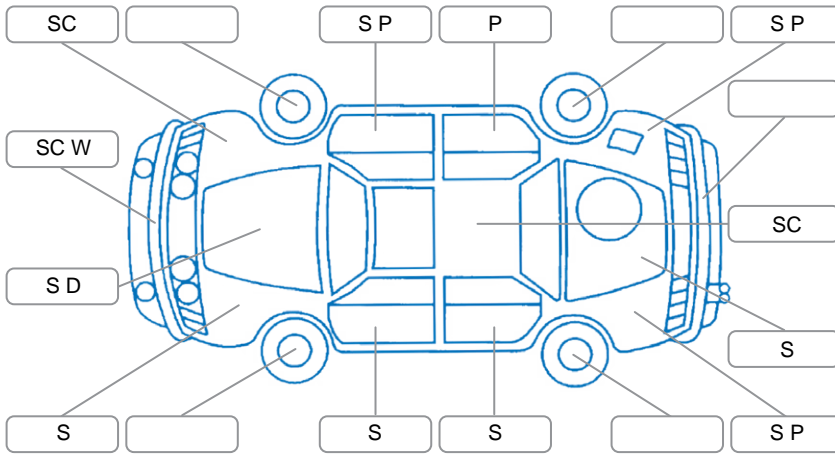

Report ID:	28,216,172	Version:	1
Created:	05 Jun 2026		

Make:	Ssangyong	Model:	Korando
Body Style:	SUV	Year:	2013
Rego No.:	GRH972	Rego Expiry:	23 Jun 2026
WoF Expiry:	27 Mar 2027	Odometer:	183,961 Kms
Good No.:	28216172	VIN:	KPTB0B1SSCP084054
Next Service:	193000	Service History:	Yes

Key
 S = Scratch R = Rust C = Crack * = Decals W = Significant scuffs
 D = Dent PT = Paint defect P = Pin dent SC = Stone Chips

Note: some defects and blemishes may not be displayed in the diagram

Body Inspection Comments

Fog lights N/W

Conditions During Body Inspection

Dry

Under Carriage and Under Bonnet Inspection Comments

All rotors lipped and pads low, LF tie rod end torn

Interior Comments

Seats: Good

Carpets: Good

Panels: Good

Dashboard: Good

General Comments

Steering pulls left

Road Conditions During Test Drive	Dry		
Engine Timing Mechanism	Timing Chain		
Evidence of Cam Belt Replacement	<input type="checkbox"/> Yes	<input type="checkbox"/> No	Kms
Inspected by:	Darian Beyer-Way		
Published by:	Stuart Manson		
Inspection Date:	28 May 2026		