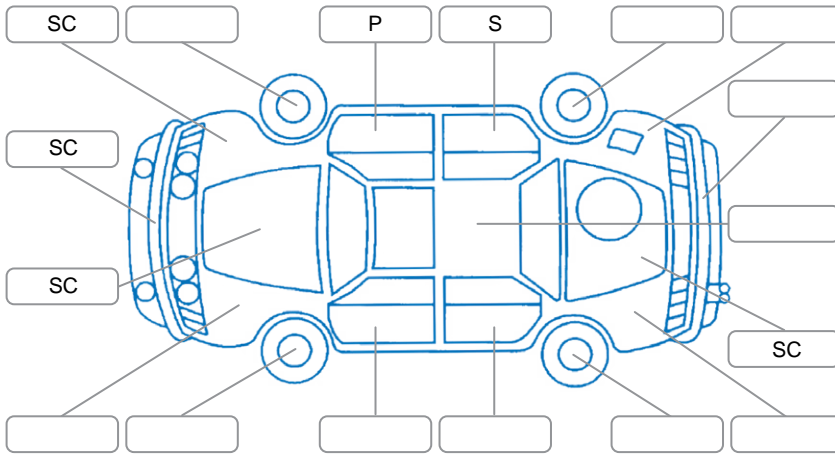

Report ID:	28,216,140	Version:	2
Created:	09 Jun 2026		

Make:	Nissan	Model:	Navara
Body Style:	Utility	Year:	2015
Rego No.:	JFF474	Rego Expiry:	23 Jul 2026
WoF Expiry:	18 Dec 2026	Odometer:	156,087 Kms
Good No.:	28216140	VIN:	MNTCB2D23A0000149
Next Service:	4/5/27 or 166000kms	Service History:	No

Key
 S = Scratch R = Rust C = Crack * = Decals W = Significant scuffs
 D = Dent PT = Paint defect P = Pin dent SC = Stone Chips

Note: some defects and blemishes may not be displayed in the diagram

Body Inspection Comments