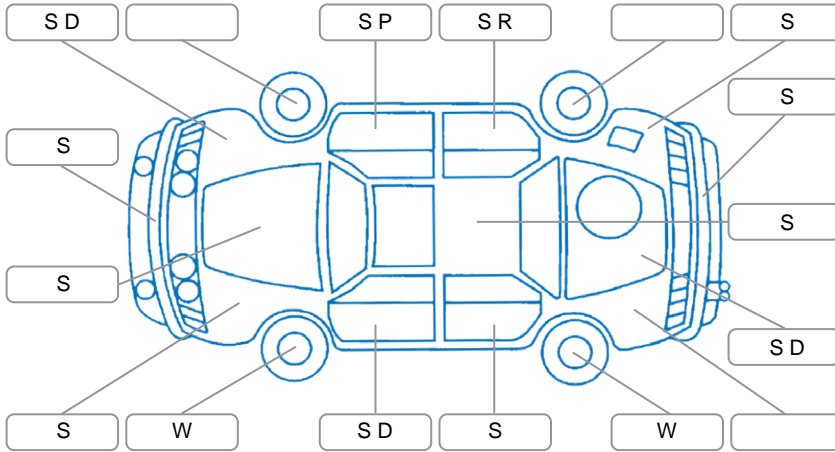

Report ID:	28,216,138	Version:	1
Created:	29 May 2026		

Make:	Nissan	Model:	Tiida
Body Style:	Hatchback	Year:	2009
Rego No.:	LEW743	Rego Expiry:	04 Dec 2026
WoF Expiry:	29 Jun 2026	Odometer:	91,382 Kms
Good No.:	28216138	VIN:	7AT0DH78X17237578
Next Service:	Over due	Service History:	No

**Key**  
 S = Scratch    R = Rust    C = Crack    \* = Decals    W = Significant scuffs  
 D = Dent    PT = Paint defect    P = Pin dent    SC = Stone Chips

Note: some defects and blemishes may not be displayed in the diagram