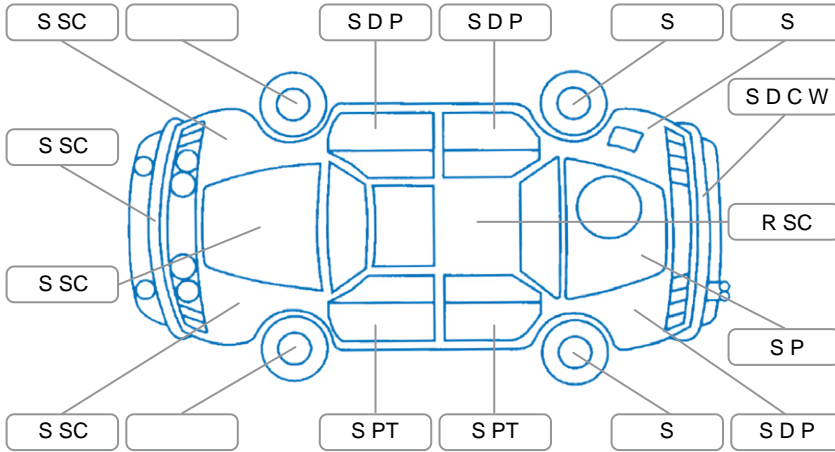

Report ID:	28,216,015	Version:	1
Created:	19 Jun 2026		

Make:	KIA	Model:	Sorento
Body Style:	SUV	Year:	2006
Rego No.:	DQD260	Rego Expiry:	25 Jun 2026
WoF Expiry:	03 Jul 2027	Odometer:	253,489 Kms
Good No.:	28216015	VIN:	KNEJC521865603140
Next Service:	262,660kms	Service History:	No

Key

S = Scratch R = Rust C = Crack * = Decals W = Significant scuffs
 D = Dent PT = Paint defect P = Pin dent SC = Stone Chips

Note: some defects and blemishes may not be displayed in the diagram

Body Inspection Comments

Interior Comments

Seats:	Average
Carpets:	Good
Panels:	Average
Dashboard:	Good

General Comments

Correct km's 253,489km's. Holes in fabric on base pad of driver's seat.

Road Conditions During Test Drive	Dry		
Engine Timing Mechanism	Timing Chain		
Evidence of Cam Belt Replacement	<input type="checkbox"/> Yes	<input type="checkbox"/> No	Kms
Inspected by:	Jason Young		
Published by:	Sara Haggerty		
Inspection Date:	11 Jun 2026		