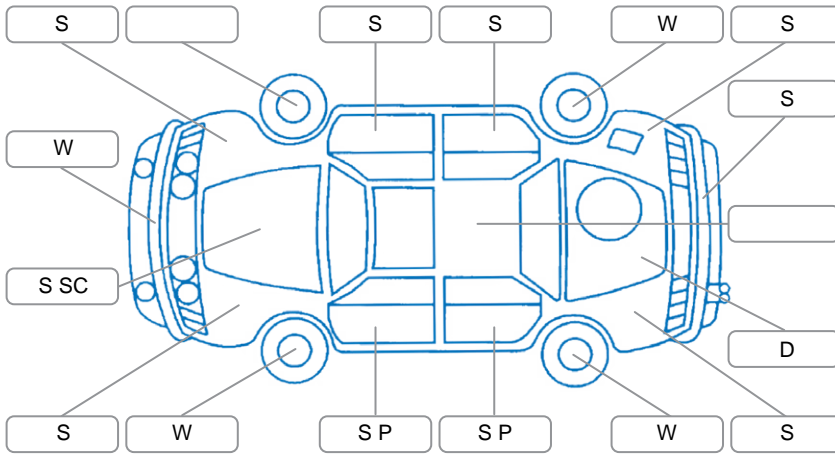

Report ID:	28,215,997	Version:	2
Created:	05 Jun 2026		

Make:	Mazda	Model:	Mazda6
Body Style:	Sedan	Year:	2007
Rego No.:	EFD961	Rego Expiry:	15 Aug 2026
WoF Expiry:	09 Jun 2027	Odometer:	127,976 Kms
Good No.:	28215997	VIN:	JM0GG103200553879
Next Service:	4/06/27 or 138000	Service History:	No

Key
 S = Scratch R = Rust C = Crack * = Decals W = Significant scuffs
 D = Dent PT = Paint defect P = Pin dent SC = Stone Chips

Note: some defects and blemishes may not be displayed in the diagram

Body Inspection Comments