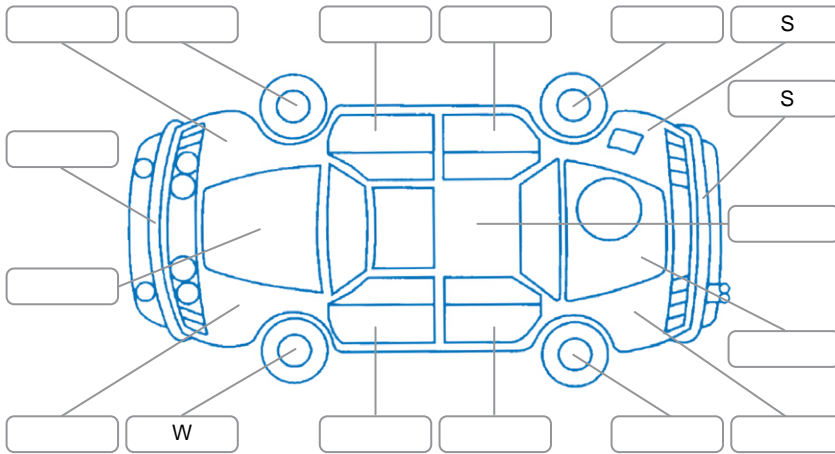

Report ID:	28,215,978	Version:	1
Created:	28 May 2026		

Make:	Toyota	Model:	Spade
Body Style:	Wagon	Year:	2014
Rego No.:	NSA53	Rego Expiry:	16 Feb 2027
WoF Expiry:	11 Jun 2027	Odometer:	61,582 Kms
Good No.:	28215978	VIN:	7AT0H662X21138586
Next Service:	70700	Service History:	No

**Key**  
 S = Scratch    R = Rust    C = Crack    \* = Decals    W = Significant scuffs  
 D = Dent    PT = Paint defect    P = Pin dent    SC = Stone Chips

Note: some defects and blemishes may not be displayed in the diagram