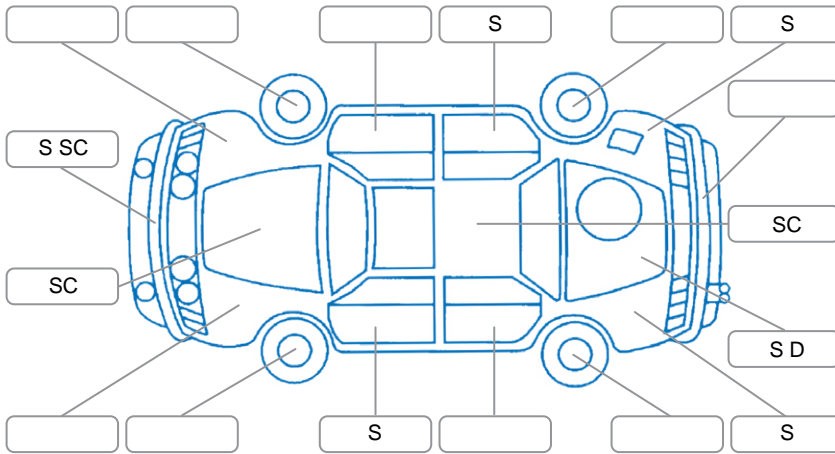

Report ID:	28,215,966	Version:	4
Created:	10 Jun 2026		

Make:	Ford	Model:	Ranger
Body Style:	Utility	Year:	2022
Rego No.:	PFB827	Rego Expiry:	19 Jan 2027
WoF Expiry:	02 May 2027	Odometer:	89,507 Kms
Good No.:	28215966	VIN:	MPBUMFF60NX391544
Next Service:	103800	Service History:	Yes

Key
 S = Scratch R = Rust C = Crack * = Decals W = Significant scuffs
 D = Dent PT = Paint defect P = Pin dent SC = Stone Chips

Note: some defects and blemishes may not be displayed in the diagram

Body Inspection Comments