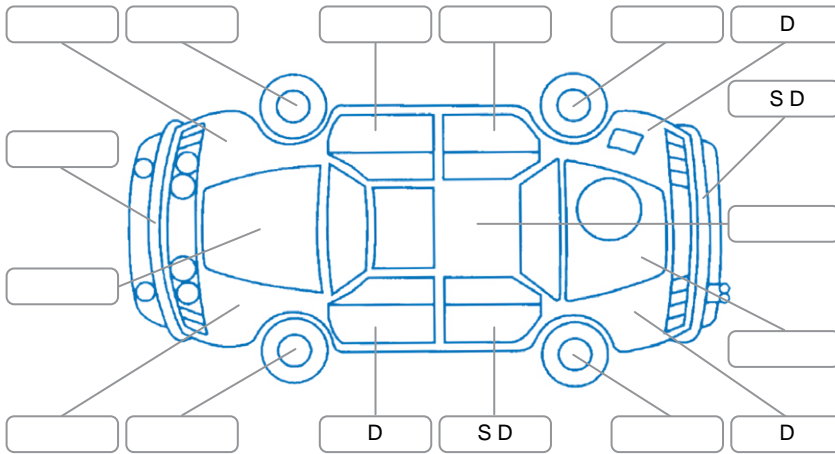

Report ID:	28,215,852	Version:	4
Created:	29 May 2026		

Make:	Nissan	Model:	Navara
Body Style:	Utility	Year:	2022
Rego No.:	PPK730	Rego Expiry:	22 Sep 2026
WoF Expiry:	04 Jun 2027	Odometer:	105,779 Kms
Good No.:	28215852	VIN:	MNTCBAD23A0003735
Next Service:	88,000 kms	Service History:	Yes

Key
 S = Scratch R = Rust C = Crack * = Decals W = Significant scuffs
 D = Dent PT = Paint defect P = Pin dent SC = Stone Chips

Note: some defects and blemishes may not be displayed in the diagram

Body Inspection Comments

Right taillight chipped on the edge, rear bumper push in, canopy key missing, Passed fresh VTNZ WOF.

Conditions During Body Inspection Dry

Under Carriage and Under Bonnet Inspection Comments

Interior Comments