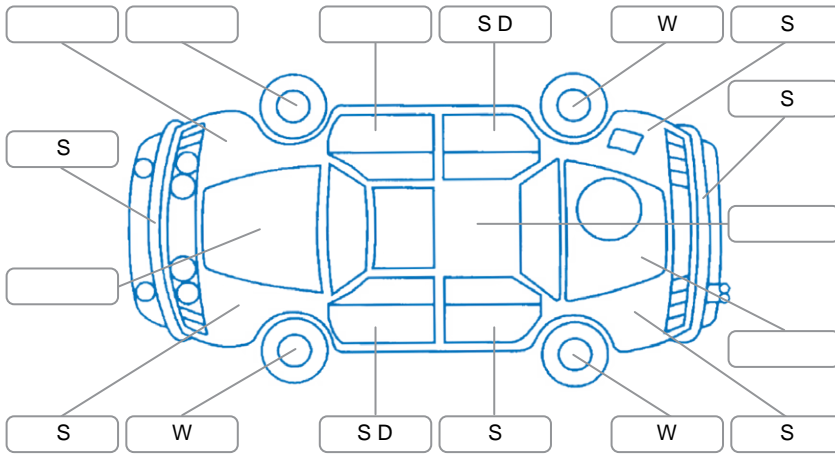

Report ID:	28,215,847	Version:	1
Created:	29 May 2026		

Make:	Toyota	Model:	Highlander
Body Style:	SUV	Year:	2022
Rego No.:	RTT901	Rego Expiry:	30 Sep 2026
WoF Expiry:	02 Jun 2027	Odometer:	48,252 Kms
Good No.:	28215847	VIN:	5TDLB3CH40S091023
Next Service:	63000	Service History:	Yes

Key

S = Scratch R = Rust C = Crack * = Decals W = Significant scuffs
 D = Dent PT = Paint defect P = Pin dent SC = Stone Chips

Note: some defects and blemishes may not be displayed in the diagram

Body Inspection Comments