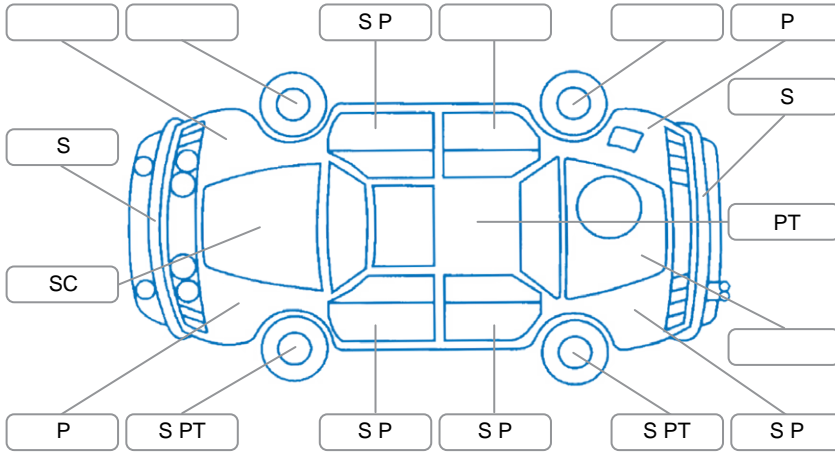

Report ID:	28,215,777	Version:	1
Created:	28 May 2026		

Make:	Toyota	Model:	Wish
Body Style:	Wagon	Year:	2007
Rego No.:	KQN314	Rego Expiry:	20 Jun 2027
WoF Expiry:	04 Jun 2027	Odometer:	190,937 Kms
Good No.:	28215777	VIN:	7AT0H64BX16032040
Next Service:	195,000 Kms	Service History:	No

### Key

S = Scratch    R = Rust    C = Crack    \* = Decals    W = Significant scuffs  
 D = Dent    PT = Paint defect    P = Pin dent    SC = Stone Chips

Note: some defects and blemishes may not be displayed in the diagram

### General Comments

Dash plastic cracked above steering wheel.  
 Right park light out.

Road Conditions During Test Drive

Dry

Engine Timing Mechanism

Timing Chain

Evidence of Cam Belt Replacement

Yes     No