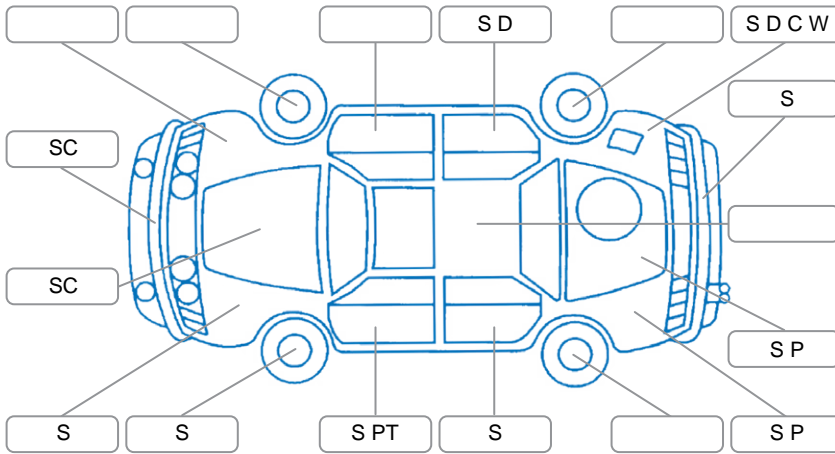

Report ID:	28,215,754	Version:	1
Created:	28 May 2026		

Make:	Hyundai	Model:	H1
Body Style:	Van	Year:	2010
Rego No.:	FLM177	Rego Expiry:	12 Aug 2026
WoF Expiry:	05 Jun 2027	Odometer:	136,066 Kms
Good No.:	28215754	VIN:	KMHWH81JMAU204421
Next Service:	143000kms	Service History:	No

Key

S = Scratch R = Rust C = Crack * = Decals W = Significant scuffs
 D = Dent PT = Paint defect P = Pin dent SC = Stone Chips

Note: some defects and blemishes may not be displayed in the diagram

Body Inspection Comments

Conditions During Body Inspection: Dry

Under Carriage and Under Bonnet Inspection Comments

Interior Comments

Seats:	Average
Carpets:	Average
Panels:	Average
Dashboard:	Average

General Comments

2WD
 Drivers Seat worn on outside edge
 Middle left seat has tear in the leather on the back.