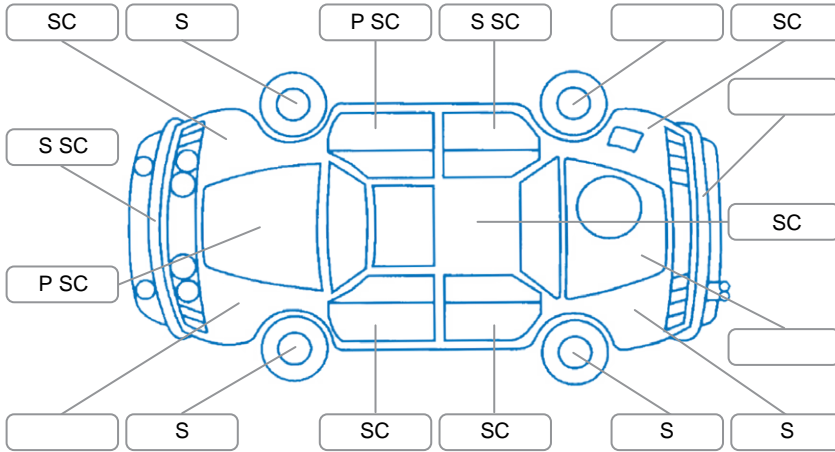

Report ID:	28,215,670	Version:	3
Created:	12 Jun 2026		

Make:	Ford	Model:	Fiesta
Body Style:	Hatchback	Year:	2016
Rego No.:	QYZ583	Rego Expiry:	16 Dec 2026
WoF Expiry:	16 Dec 2026	Odometer:	54,760 Kms
Good No.:	28215670	VIN:	MPB8XXMXJ8FD14232
Next Service:	63,000 Kms	Service History:	No

Key

S = Scratch R = Rust C = Crack * = Decals W = Significant scuffs
 D = Dent PT = Paint defect P = Pin dent SC = Stone Chips

Note: some defects and blemishes may not be displayed in the diagram

Body Inspection Comments