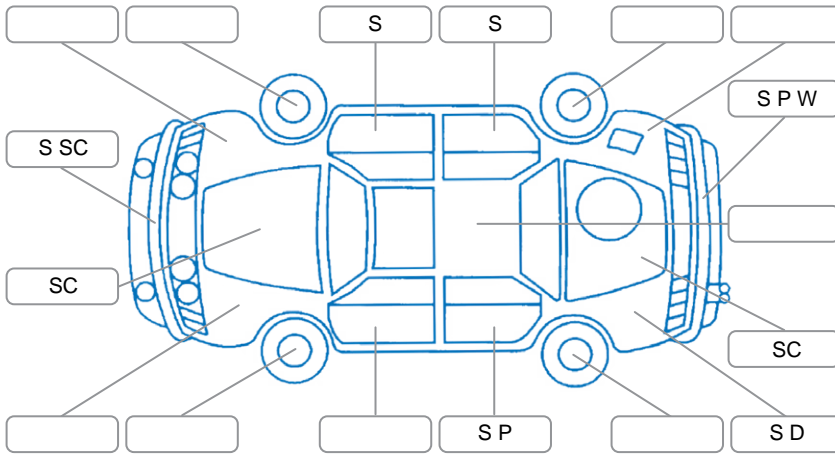

Report ID:	28,215,615	Version:	2
Created:	15 Jun 2026		

Make:	Mitsubishi	Model:	Triton
Body Style:	Utility	Year:	2022
Rego No.:	PKN701	Rego Expiry:	15 Aug 2026
WoF Expiry:	16 Aug 2026	Odometer:	74,877 Kms
Good No.:	28215615	VIN:	MMAJLKL10NH035379
Next Service:	85800	Service History:	Yes

Key
 S = Scratch R = Rust C = Crack * = Decals W = Significant scuffs
 D = Dent PT = Paint defect P = Pin dent SC = Stone Chips

Note: some defects and blemishes may not be displayed in the diagram

Body Inspection Comments

Conditions During Body Inspection: Dry

Under Carriage and Under Bonnet Inspection Comments

Interior Comments

Seats:	rear middle seat rip
Carpets:	Good
Panels:	Good
Dashboard:	Good

General Comments

Road Conditions During Test Drive	Dry	
Engine Timing Mechanism	Timing Chain	
Evidence of Cam Belt Replacement	<input type="checkbox"/> Yes <input type="checkbox"/> No	Kms
Inspected by:	Darian Beyer-Way	
Published by:	Francois Kleyn	
Inspection Date:	29 May 2026	