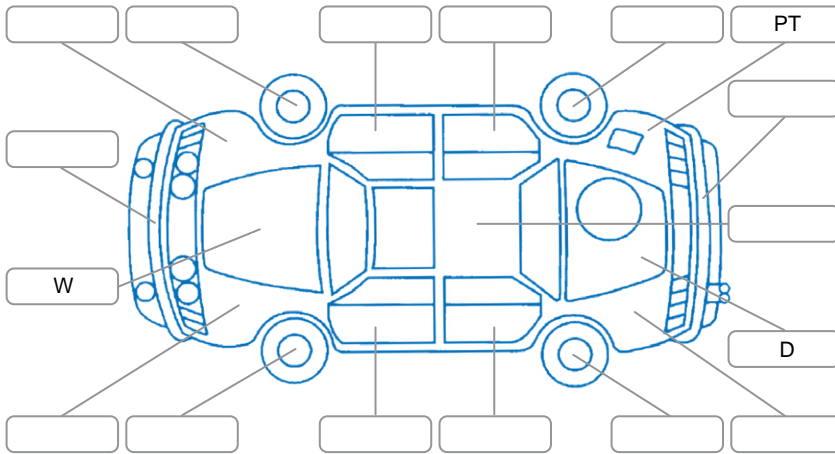

Report ID:	28,215,604	Version:	2
Created:	05 Jun 2026		

Make:	Toyota	Model:	Vellfire
Body Style:	Van	Year:	2013
Rego No.:	QWY504	Rego Expiry:	30 Nov 2026
WoF Expiry:	12 Jun 2027	Odometer:	140,413 Kms
Good No.:	28215604	VIN:	7AT0H65MX24028292
Next Service:	150000 kms	Service History:	No

**Key**  
 S = Scratch    R = Rust    C = Crack    \* = Decals    W = Significant scuffs  
 D = Dent    PT = Paint defect    P = Pin dent    SC = Stone Chips

Note: some defects and blemishes may not be displayed in the diagram