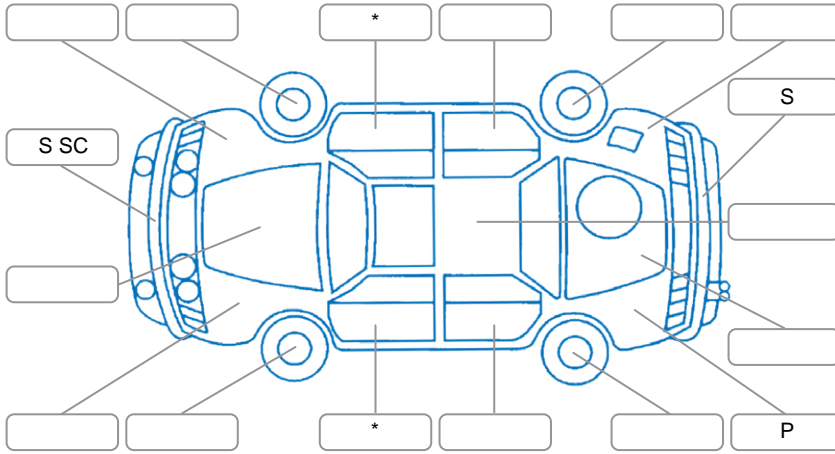

Key
 S = Scratch R = Rust C = Crack * = Decals W = Significant scuffs
 D = Dent PT = Paint defect P = Pin dent SC = Stone Chips

Note: some defects and blemishes may not be displayed in the diagram

Body Inspection Comments

No parcel tray, windscreen stone chip, driver's seat belt small fray mark.

Conditions During Body Inspection: Dry

Under Carriage and Under Bonnet Inspection Comments

Interior Comments

Seats:	Good
Carpets:	Good
Panels:	Good
Dashboard:	Good