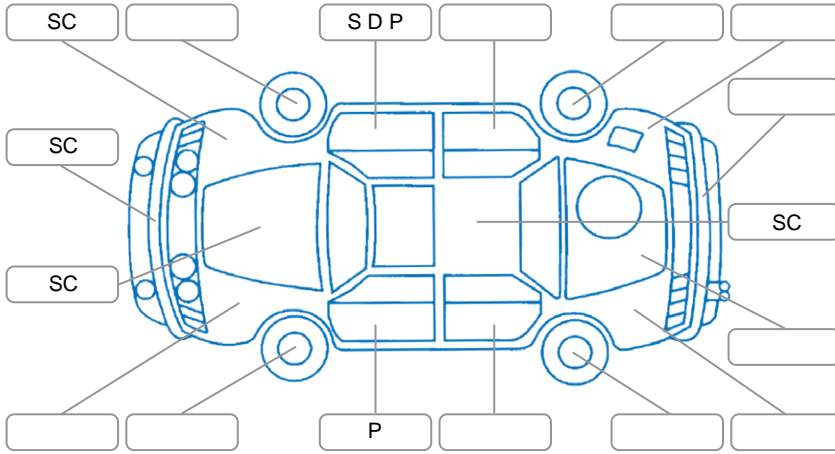

Report ID:	28,215,461	Version:	1
Created:	28 May 2026		

Make:	Ford	Model:	Ranger
Body Style:	Utility	Year:	2015
Rego No.:	JGC741	Rego Expiry:	12 Aug 2026
WoF Expiry:	13 May 2027	Odometer:	103,232 Kms
Good No.:	28215461	VIN:	MNAWMAE80EW316145
Next Service:	118000	Service History:	Yes

Key

S = Scratch R = Rust C = Crack * = Decals W = Significant scuffs
 D = Dent PT = Paint defect P = Pin dent SC = Stone Chips

Note: some defects and blemishes may not be displayed in the diagram

Body Inspection Comments

Potential rear main seal leak,
 front tyres inner edges bald

Interior Comments

Seats:	Good
Carpets:	Good
Panels:	Good
Dashboard:	holes

General Comments

Road Conditions During Test Drive	Dry
Engine Timing Mechanism	Timing Chain
Evidence of Cam Belt Replacement	<input type="checkbox"/> Yes <input type="checkbox"/> No Kms
Inspected by:	Darian Beyer-Way
Published by:	Francois Kleyn
Inspection Date:	28 May 2026