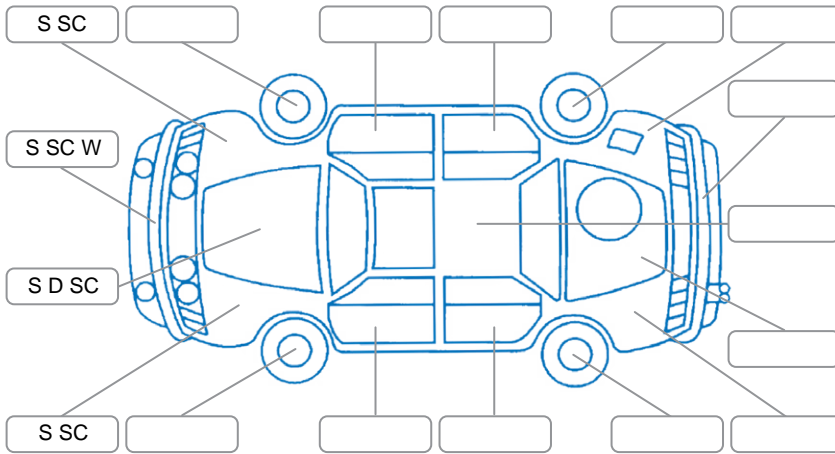

Report ID:	28,215,426	Version:	1
Created:	03 Jun 2026		

Make:	Toyota	Model:	Avalon
Body Style:	Sedan	Year:	2000
Rego No.:	ZJ7136	Rego Expiry:	10 Aug 2026
WoF Expiry:	19 Sep 2026	Odometer:	264,570 Kms
Good No.:	28215426	VIN:	6T153XH1006003776
Next Service:	271,000	Service History:	Yes

Key
 S = Scratch R = Rust C = Crack * = Decals W = Significant scuffs
 D = Dent PT = Paint defect P = Pin dent SC = Stone Chips

Note: some defects and blemishes may not be displayed in the diagram

Body Inspection Comments

Driver check strap broken. Scratches, stone chips, dents, paint defects all over

Conditions During Body Inspection

Dry

Under Carriage and Under Bonnet Inspection Comments

Battery failed. Requires radiator. Requires bonnet struts. Oil leaks