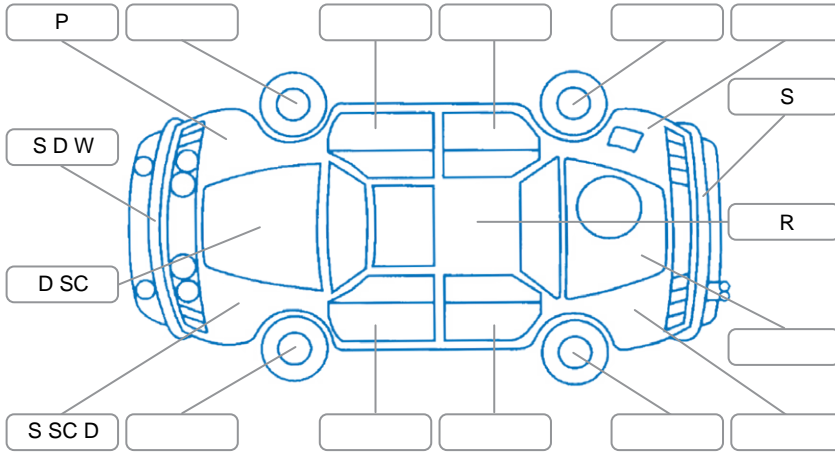

Report ID:	28,215,314	Version:	2
Created:	05 Jun 2026		

Make:	Toyota	Model:	Camry
Body Style:	Sedan	Year:	2022
Rego No.:	PKH859	Rego Expiry:	10 Aug 2026
WoF Expiry:	08 Aug 2026	Odometer:	112,807 Kms
Good No.:	28215314	VIN:	JTNBA3HKX03021686
Next Service:	120,000 kms	Service History:	Yes

**Key**

S = Scratch    R = Rust    C = Crack    \* = Decals    W = Significant scuffs  
 D = Dent    PT = Paint defect    P = Pin dent    SC = Stone Chips

Note: some defects and blemishes may not be displayed in the diagram

**Body Inspection Comments**

Boot seal small tear, windscreen stone chip/crack in and out cva,

Conditions During Body Inspection

Dry

**Under Carriage and Under Bonnet Inspection Comments**

**Interior Comments**