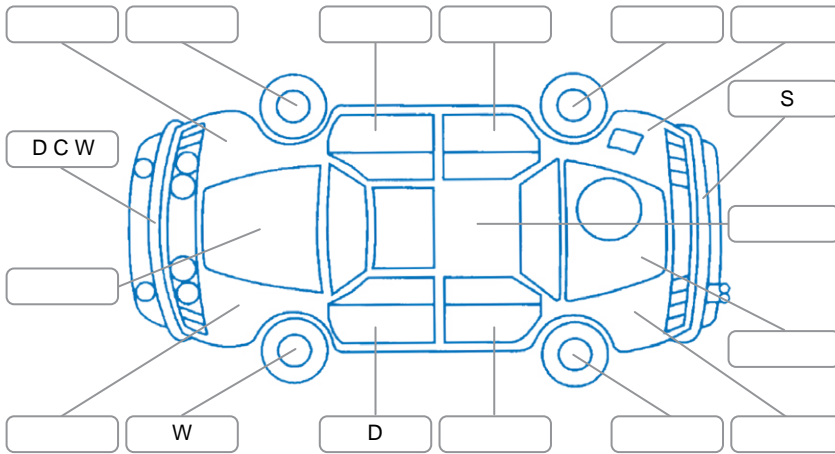

Report ID:	28,215,253	Version:	3
Created:	12 Jun 2026		

Make:	Toyota	Model:	Camry
Body Style:	Sedan	Year:	2022
Rego No.:	PKH834	Rego Expiry:	09 Aug 2026
WoF Expiry:	22 Jun 2027	Odometer:	103,665 Kms
Good No.:	28215253	VIN:	JTNBA3HK103021690
Next Service:	113,000km	Service History:	Yes

Key
 S = Scratch R = Rust C = Crack * = Decals W = Significant scuffs
 D = Dent PT = Paint defect P = Pin dent SC = Stone Chips

Note: some defects and blemishes may not be displayed in the diagram

Body Inspection Comments

Conditions During Body Inspection

Under Carriage and Under Bonnet Inspection Comments

Interior Comments

Seats:	Average
Carpets:	Good
Panels:	Good
Dashboard:	Good

General Comments

Road Conditions During Test Drive	Dry
Engine Timing Mechanism	Timing Chain
Evidence of Cam Belt Replacement	<input type="checkbox"/> Yes <input type="checkbox"/> No Kms
Inspected by:	Marlon Espena
Published by:	Henry Manders
Inspection Date:	28 May 2026