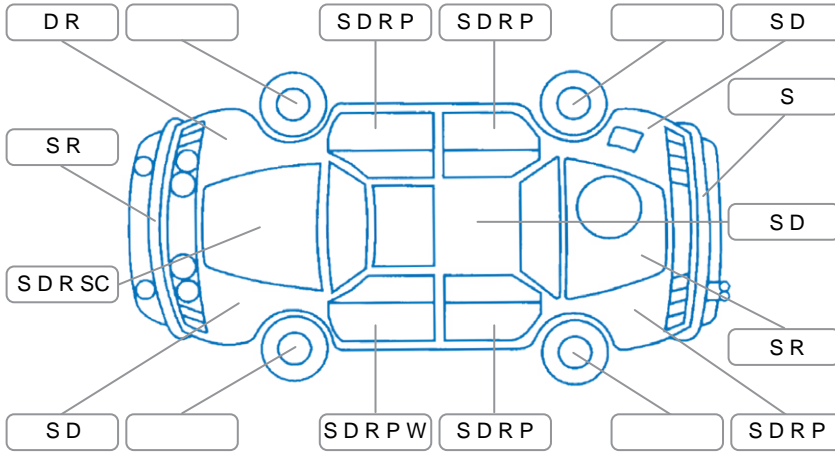

Report ID:	28,215,211	Version:	1
Created:	12 Jun 2026		

Make:	Land Rover	Model:	Defender
Body Style:	Wagon	Year:	1995
Rego No.:	ESS152	Rego Expiry:	05 May 2027
WoF Expiry:	05 Jul 2026	Odometer:	380,500 Kms
Good No.:	28215211	VIN:	SALLDHMF7MA961952
Next Service:	314,300km's	Service History:	No

Key

S = Scratch R = Rust C = Crack * = Decals W = Significant scuffs
 D = Dent PT = Paint defect P = Pin dent SC = Stone Chips

Note: some defects and blemishes may not be displayed in the diagram

Body Inspection Comments

Rust at bottom of right front A pillar.

Conditions During Body Inspection Dry

Under Carriage and Under Bonnet Inspection Comments

Oil leaks from engine & 4WD transfer box. Left front hub seal is leaking. Radiator/coolant system needs a flush.