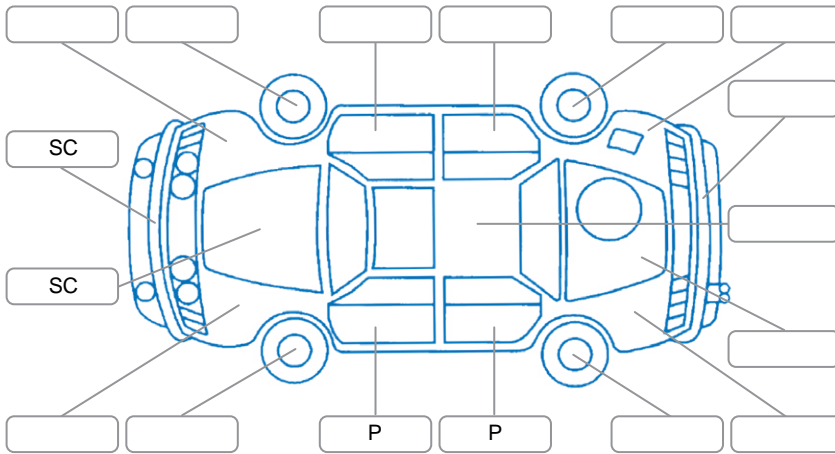

Report ID:	28,215,102	Version:	2
Created:	10 Jun 2026		

Make:	KIA	Model:	Stonic
Body Style:	SUV	Year:	2023
Rego No.:	QBC138	Rego Expiry:	13 Sep 2026
WoF Expiry:	18 Jun 2027	Odometer:	51,727 Kms
Good No.:	28215102	VIN:	KNADD817VP6845872
Next Service:	60,000 Kms	Service History:	No

**Key**  
 S = Scratch    R = Rust    C = Crack    \* = Decals    W = Significant scuffs  
 D = Dent    PT = Paint defect    P = Pin dent    SC = Stone Chips

Note: some defects and blemishes may not be displayed in the diagram