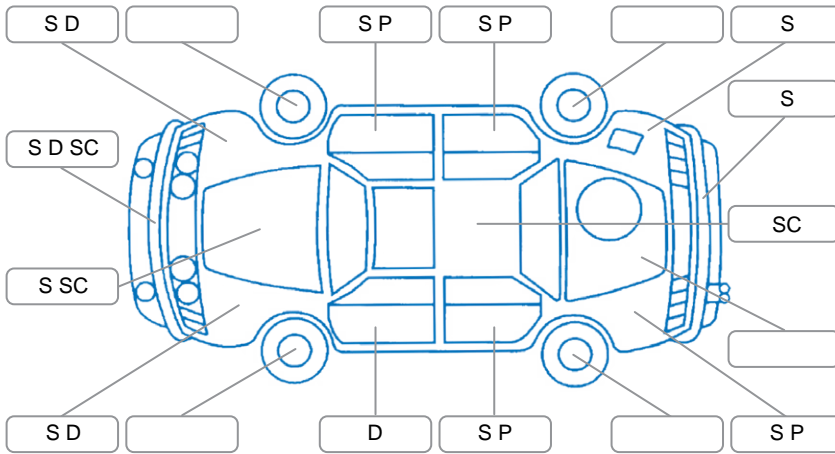

Report ID:	28,215,085	Version:	1
Created:	27 May 2026		

Make:	Subaru	Model:	Impreza
Body Style:	Hatchback	Year:	2008
Rego No.:	GZE82	Rego Expiry:	30 Jun 2026
WoF Expiry:	18 Nov 2026	Odometer:	118,311 Kms
Good No.:	28215085	VIN:	7AT0GF09X13011757
Next Service:		Service History:	No

Key

S = Scratch R = Rust C = Crack * = Decals W = Significant scuffs
 D = Dent PT = Paint defect P = Pin dent SC = Stone Chips

Note: some defects and blemishes may not be displayed in the diagram

Body Inspection Comments

Conditions During Body Inspection

Dry

Under Carriage and Under Bonnet Inspection Comments

Oil leak lower engine Area.

Interior Comments

Seats:	Average
Carpets:	Average
Panels:	Average
Dashboard:	Good

General Comments