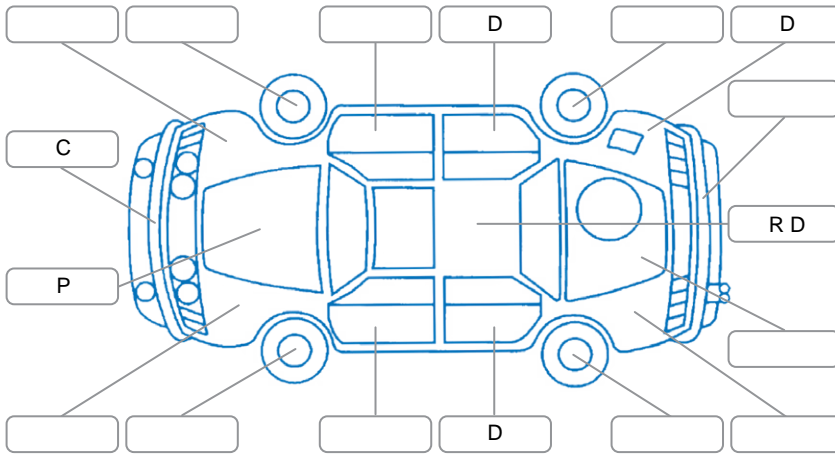

Report ID:	28,215,037	Version:	2
Created:	03 Jun 2026		

Make:	Toyota	Model:	Corolla
Body Style:	Hatchback	Year:	2022
Rego No.:	PEC333	Rego Expiry:	27 Oct 2026
WoF Expiry:	28 Apr 2027	Odometer:	124,214 Kms
Good No.:	28215037	VIN:	JTNK93BE303042830
Next Service:	128,000 kms	Service History:	Yes

Key
 S = Scratch R = Rust C = Crack * = Decals W = Significant scuffs
 D = Dent PT = Paint defect P = Pin dent SC = Stone Chips

Note: some defects and blemishes may not be displayed in the diagram

Body Inspection Comments

Front bumper and grill damage, underneath plastic cover damage

Conditions During Body Inspection

Dry

Under Carriage and Under Bonnet Inspection Comments

Interior Comments

Seats:	Good
Carpets:	Good
Panels:	Good
Dashboard:	Good