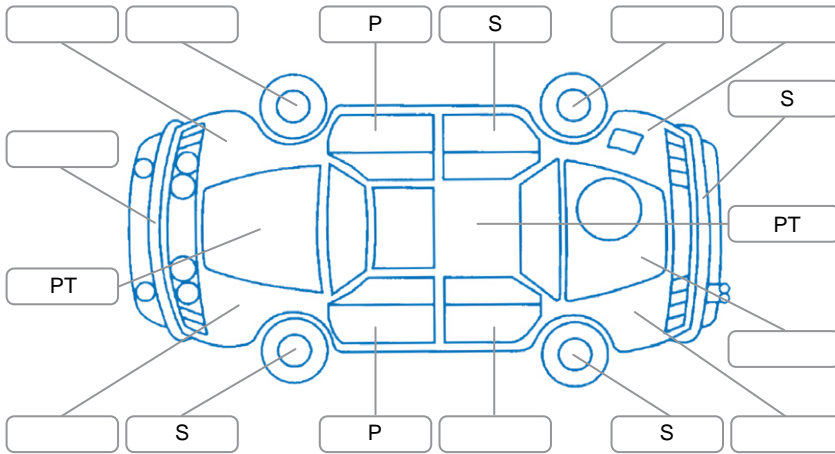

Report ID:	28,214,979	Version:	2
Created:	29 May 2026		

Make:	Nissan	Model:	Juke
Body Style:	Hatchback	Year:	2011
Rego No.:	JGE558	Rego Expiry:	06 Sep 2026
WoF Expiry:	14 May 2027	Odometer:	142,289 Kms
Good No.:	28214979	VIN:	7AT0DH8HX15006488
Next Service:	152,228kms	Service History:	No

Key
 S = Scratch R = Rust C = Crack * = Decals W = Significant scuffs
 D = Dent PT = Paint defect P = Pin dent SC = Stone Chips

Note: some defects and blemishes may not be displayed in the diagram

Body Inspection Comments

Poor fitting right sill & left front guard moulding.

Conditions During Body Inspection

Wet

Under Carriage and Under Bonnet Inspection Comments

Interior Comments

Seats:	Average
Carpets:	Average
Panels:	Average
Dashboard:	Good

General Comments

Turbo Juke.

Road Conditions During Test Drive	Dry		
Engine Timing Mechanism	Timing Chain		
Evidence of Cam Belt Replacement	<input type="checkbox"/> Yes	<input type="checkbox"/> No	Kms
Inspected by:	Daryll Timms		
Published by:	Leon Sun		
Inspection Date:	28 May 2026		