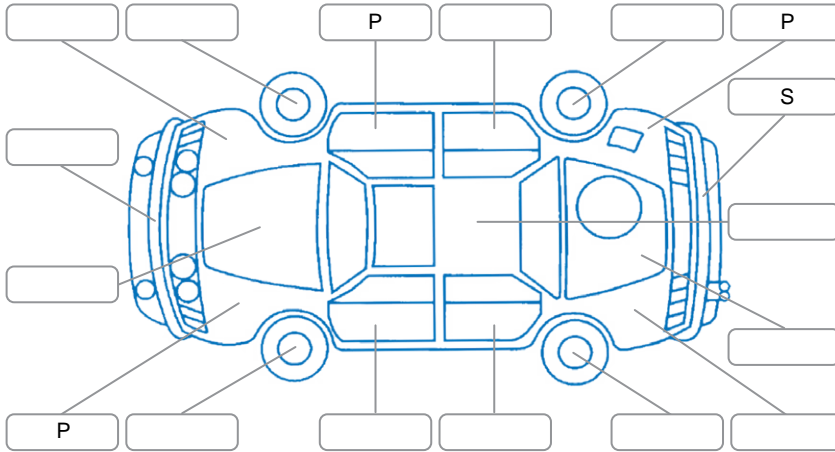

Report ID:	28,214,967	Version:	1
Created:	02 Jun 2026		

Make:	Nissan	Model:	Navara
Body Style:	Utility	Year:	2022
Rego No.:	PBD867	Rego Expiry:	02 Nov 2026
WoF Expiry:	05 Mar 2027	Odometer:	67,301 Kms
Good No.:	28214967	VIN:	MNTCBAD23A0002643
Next Service:	83,000 Kms.	Service History:	Yes

Key

S = Scratch R = Rust C = Crack * = Decals W = Significant scuffs
 D = Dent PT = Paint defect P = Pin dent SC = Stone Chips

Note: some defects and blemishes may not be displayed in the diagram

Body Inspection Comments

Tonneau cover clip broken.

Conditions During Body Inspection

Dry

Under Carriage and Under Bonnet Inspection Comments

Interior Comments

Seats:	Good
Carpets:	Good
Panels:	Good
Dashboard:	Good

General Comments

Minor screw holes on left side of centre console.
 Right front door seal split.

Road Conditions During Test Drive Dry

Engine Timing Mechanism Timing Chain

Evidence of Cam Belt Replacement Yes No Kms

Inspected by: Kees Gould