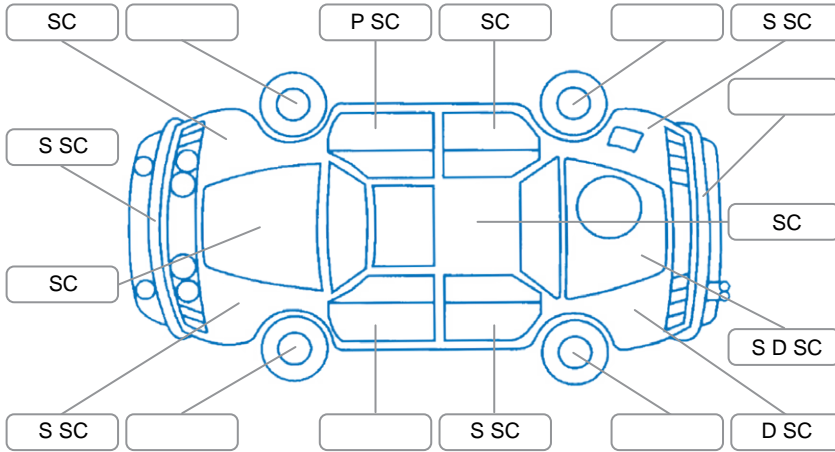

Report ID:	28,214,848	Version:	1
Created:	27 May 2026		

Make:	Ford	Model:	Ranger
Body Style:	Utility	Year:	2023
Rego No.:	PYD304	Rego Expiry:	25 Jul 2026
WoF Expiry:	02 Mar 2027	Odometer:	163,134 Kms
Good No.:	28214848	VIN:	MNACMFF60NW262710
Next Service:	167,000 Kms	Service History:	Yes

Key

S = Scratch R = Rust C = Crack * = Decals W = Significant scuffs
 D = Dent PT = Paint defect P = Pin dent SC = Stone Chips

Note: some defects and blemishes may not be displayed in the diagram

Body Inspection Comments

Front bumper held by cable tie.
 Stone chip in windscreen.

Conditions During Body Inspection Dry

Under Carriage and Under Bonnet Inspection Comments

Interior Comments

Seats:	Good
Carpets:	Good
Panels:	Good
Dashboard:	Good