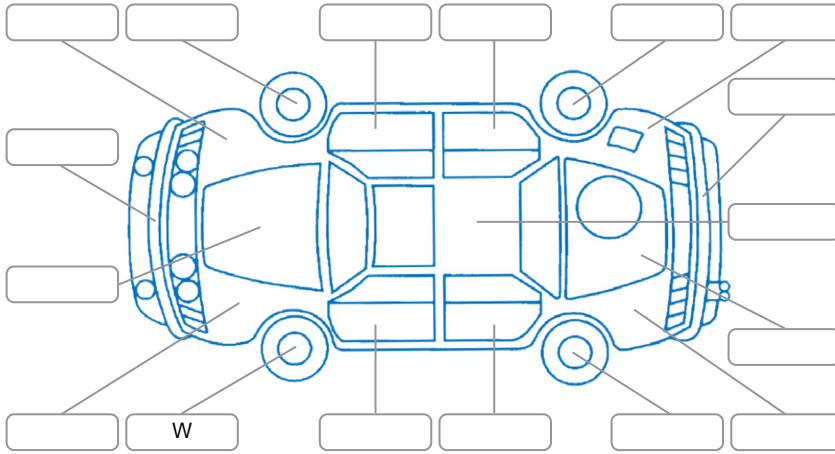

Report ID:	28,214,721	Version:	1
Created:	28 May 2026		

Make:	Mitsubishi	Model:	Eclipse Cross
Body Style:	SUV	Year:	2022
Rego No.:	NUM294	Rego Expiry:	16 Feb 2027
WoF Expiry:	17 Feb 2027	Odometer:	46,553 Kms
Good No.:	28214721	VIN:	JMFXDGL3WNZ001568
Next Service:	59,619 kms	Service History:	Yes

Key

S = Scratch R = Rust C = Crack * = Decals W = Significant scuffs
 D = Dent PT = Paint defect P = Pin dent SC = Stone Chips

Note: some defects and blemishes may not be displayed in the diagram

Body Inspection Comments

Conditions During Body Inspection Dry

Under Carriage and Under Bonnet Inspection Comments

Interior Comments

Seats:	Average
Carpets:	Average
Panels:	Good
Dashboard:	Good

General Comments

Carpet torn,

Road Conditions During Test Drive	Dry		
Engine Timing Mechanism	Timing Chain		
Evidence of Cam Belt Replacement	<input type="checkbox"/> Yes	<input type="checkbox"/> No	Kms
Inspected by:	Marlon Espena		
Published by:	Marlon Espena		
Inspection Date:	28 May 2026		