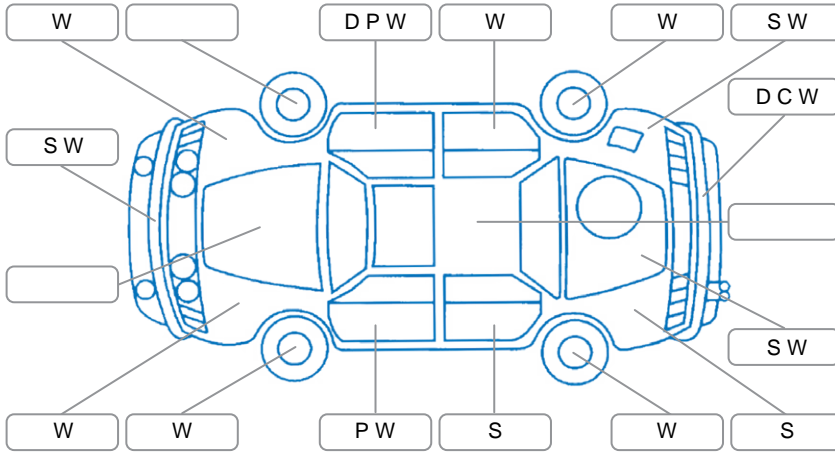

Report ID:	28,214,671	Version:	1
Created:	28 May 2026		

Make:	Toyota	Model:	Corolla
Body Style:	Wagon	Year:	2012
Rego No.:	PYA573	Rego Expiry:	23 Aug 2026
WoF Expiry:	10 Apr 2027	Odometer:	186,054 Kms
Good No.:	28214671	VIN:	7AT0H607X23012916
Next Service:	193000	Service History:	Yes

Key

S = Scratch R = Rust C = Crack * = Decals W = Significant scuffs
 D = Dent PT = Paint defect P = Pin dent SC = Stone Chips

Note: some defects and blemishes may not be displayed in the diagram

Body Inspection Comments

- Headlight lense peeling
- Rear bumper poor fitment

Conditions During Body Inspection: Dry

Under Carriage and Under Bonnet Inspection Comments

Front wheel drive

Interior Comments

Seats:	Good
Carpets:	Good
Panels:	Good
Dashboard:	Good