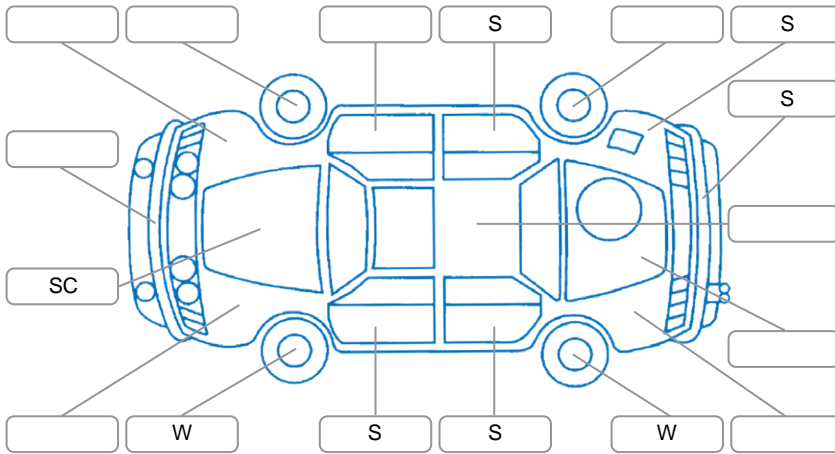

Report ID:	28,214,663	Version:	1
Created:	27 May 2026		

Make:	Toyota	Model:	Hiace
Body Style:	Van	Year:	2021
Rego No.:	NJW566	Rego Expiry:	29 Jun 2026
WoF Expiry:	01 Apr 2027	Odometer:	78,387 Kms
Good No.:	28214663	VIN:	JTFTA3AP208017852
Next Service:	92000 Kms	Service History:	No

Key
 S = Scratch R = Rust C = Crack * = Decals W = Significant scuffs
 D = Dent PT = Paint defect P = Pin dent SC = Stone Chips

Note: some defects and blemishes may not be displayed in the diagram

Body Inspection Comments

Conditions During Body Inspection: Dry

Under Carriage and Under Bonnet Inspection Comments

Interior Comments

Seats:	Poor
Carpets:	Average
Panels:	Average
Dashboard:	Average

General Comments

Hole and tear in drivers seat base.