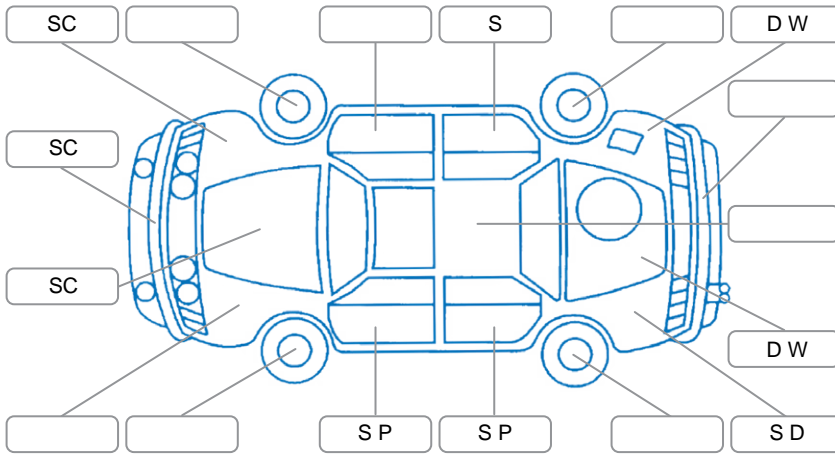

Report ID:	28,214,659	Version:	1
Created:	28 May 2026		

Make:	Ford	Model:	Ranger
Body Style:	Utility	Year:	2018
Rego No.:	LFP242	Rego Expiry:	21 Feb 2027
WoF Expiry:	02 Mar 2027	Odometer:	208,026 Kms
Good No.:	28214659	VIN:	MPBUMFF50HX141491
Next Service:	10/7/26 or 210000km	Service History:	Yes

Key

S = Scratch R = Rust C = Crack * = Decals W = Significant scuffs
 D = Dent PT = Paint defect P = Pin dent SC = Stone Chips

Note: some defects and blemishes may not be displayed in the diagram

Body Inspection Comments

Conditions During Body Inspection: Dry

Under Carriage and Under Bonnet Inspection Comments

Interior Comments

Seats:	Average
Carpets:	Average
Panels:	Average
Dashboard:	Average

General Comments

Vehicle drove well.
 Key fob not working.