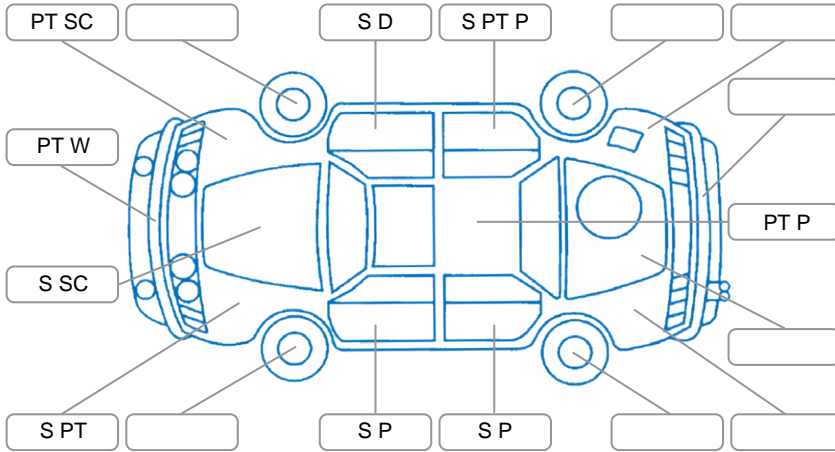

Key

S = Scratch R = Rust C = Crack * = Decals W = Significant scuffs
 D = Dent PT = Paint defect P = Pin dent SC = Stone Chips

Note: some defects and blemishes may not be displayed in the diagram

Body Inspection Comments

Conditions During Body Inspection: Dry

Under Carriage and Under Bonnet Inspection Comments

Oil seepage under engine.

Interior Comments

Seats:	Average
Carpets:	Average
Panels:	Average
Dashboard:	Good

General Comments

Vehicle drove well.

Road Conditions During Test Drive	Dry		
Engine Timing Mechanism	Cambelt		
Evidence of Cam Belt Replacement	<input checked="" type="checkbox"/> Yes	<input type="checkbox"/> No	204,295 Kms
Inspected by:	Aaron Johnson		
Published by:	Aaron Johnson		
Inspection Date:	28 May 2026		