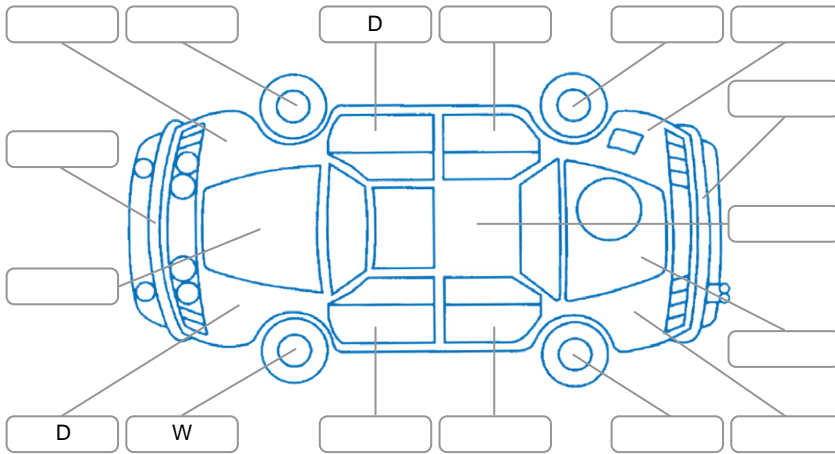

Report ID:	28,214,600	Version:	2
Created:	08 Jun 2026		

Make:	Mitsubishi	Model:	Eclipse Cross
Body Style:	SUV	Year:	2022
Rego No.:	NUM295	Rego Expiry:	16 Feb 2027
WoF Expiry:	22 Jun 2027	Odometer:	38,648 Kms
Good No.:	28214600	VIN:	JMFXDGL3WNZ001562
Next Service:	51,000 kms	Service History:	Yes

Key
 S = Scratch R = Rust C = Crack * = Decals W = Significant scuffs
 D = Dent PT = Paint defect P = Pin dent SC = Stone Chips

Note: some defects and blemishes may not be displayed in the diagram

Body Inspection Comments

Windscreen stone chip/crack - passed fresh VTNZ WOF.

Conditions During Body Inspection Dry

Under Carriage and Under Bonnet Inspection Comments

Interior Comments

Seats:	Good
Carpets:	Good
Panels:	Good
Dashboard:	Good