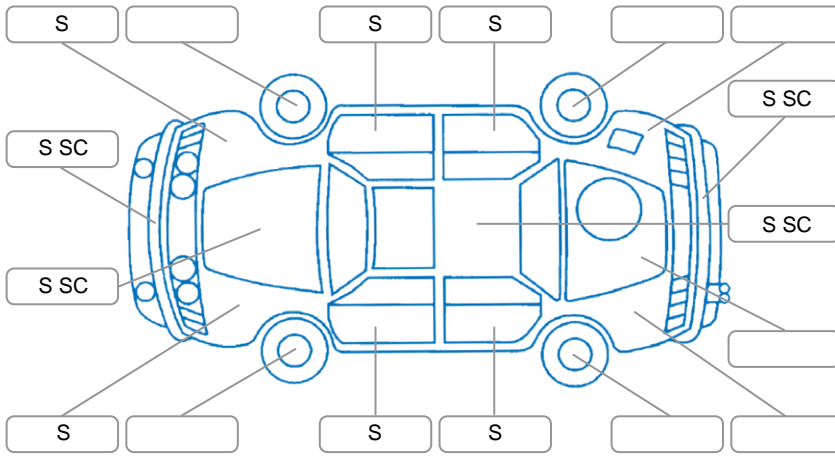

Report ID:	28,214,556	Version:	1
Created:	15 Jun 2026		

Make:	Nissan	Model:	X-Trail
Body Style:	Wagon	Year:	2014
Rego No.:	PAW138	Rego Expiry:	27 Jun 2026
WoF Expiry:	23 Feb 2027	Odometer:	138,717 Kms
Good No.:	28214556	VIN:	7AT0DH6LX21009730
Next Service:	141,000	Service History:	Yes

Key
 S = Scratch R = Rust C = Crack * = Decals W = Significant scuffs
 D = Dent PT = Paint defect P = Pin dent SC = Stone Chips

Note: some defects and blemishes may not be displayed in the diagram

Body Inspection Comments