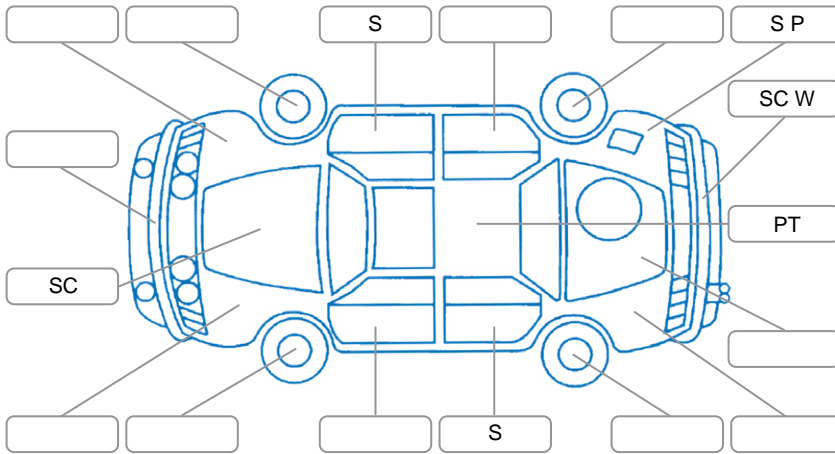

Report ID:	28,214,539	Version:	1
Created:	28 May 2026		

Make:	Toyota	Model:	Rav4
Body Style:	SUV	Year:	2018
Rego No.:	LWF889	Rego Expiry:	20 Dec 2026
WoF Expiry:	17 Dec 2026	Odometer:	41,936 Kms
Good No.:	28214539	VIN:	JTMZDREV90J169609
Next Service:	51,000 kms	Service History:	Yes

Key
 S = Scratch R = Rust C = Crack * = Decals W = Significant scuffs
 D = Dent PT = Paint defect P = Pin dent SC = Stone Chips

Note: some defects and blemishes may not be displayed in the diagram

Body Inspection Comments

Conditions During Body Inspection: Dry

Under Carriage and Under Bonnet Inspection Comments

Minor oil leak at sump

Interior Comments

Seats:	Good
Carpets:	Good
Panels:	Good
Dashboard:	Good

General Comments

Road Conditions During Test Drive	Dry		
Engine Timing Mechanism	Timing Chain		
Evidence of Cam Belt Replacement	<input type="checkbox"/> Yes	<input type="checkbox"/> No	Kms
Inspected by:	Dean Sinclair		
Published by:	Dean Sinclair		
Inspection Date:	28 May 2026		