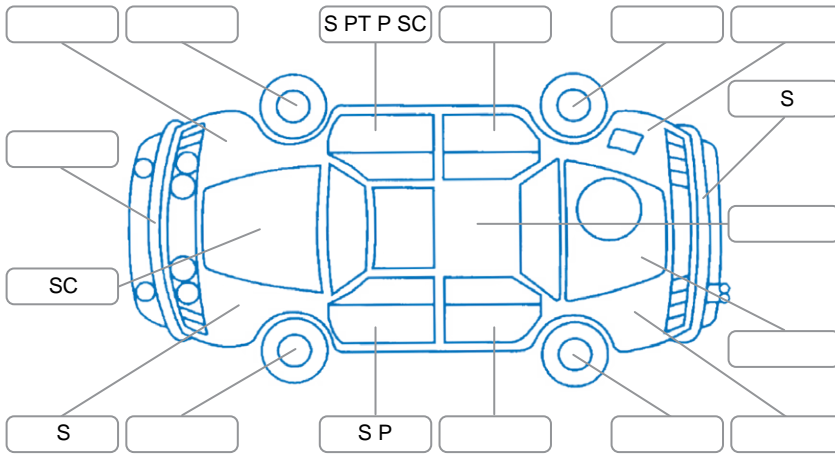

Key
 S = Scratch R = Rust C = Crack * = Decals W = Significant scuffs
 D = Dent PT = Paint defect P = Pin dent SC = Stone Chips

Note: some defects and blemishes may not be displayed in the diagram

Body Inspection Comments

Conditions During Body Inspection: Dry

Under Carriage and Under Bonnet Inspection Comments

4-wheel drive.
 Freshly serviced.

Interior Comments

Seats:	Average
Carpets:	Average
Panels:	Average
Dashboard:	Average